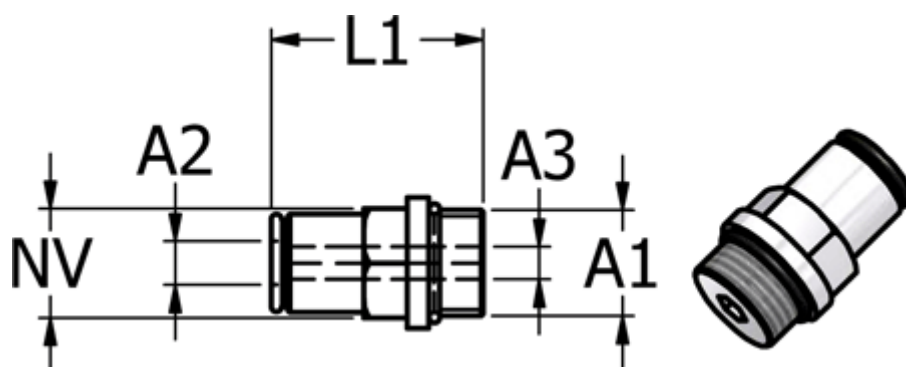

# Data Sheet

Article number: 5867450188

Description: Metal fitting 745.018-8, Ø8 - G 1/8"  
Push-in lige union

## Measures

Ext. hose diameter A1	= 8
Hexagon A3	= 5
L1	= 25.4
NV	= 13
Thread A2	= G 1/8"